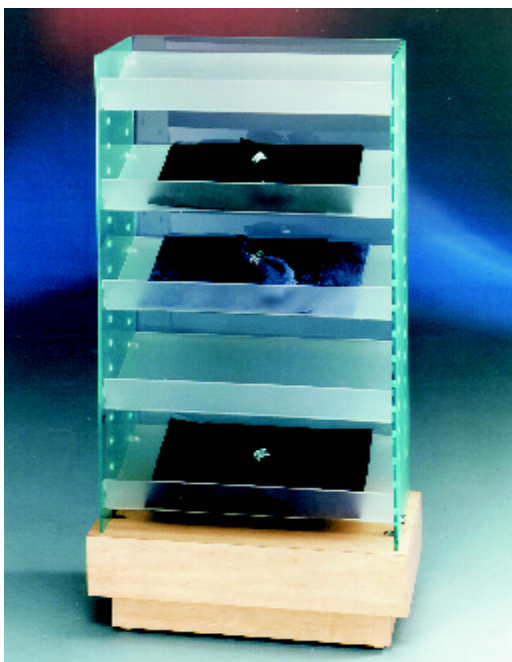

Acrylite® FF Crystal Ice

ACRYLIC SHEET

SOLUTIONS FOR CREATIVITY & IMAGINATION

0917-8
CLEAR EDGE

5169-8
GLASS GREEN EDGE

ACRYLITE® FF Crystal Ice

acrylic sheet's cool frosted surface softens and diffuses light, while maintaining a crystal clear edge. Available in clear edge or glass green edge.

- Frosted surface with crystal clear edge
- Diffuses light source
- Resists fingerprinting
- Easily fabricated (cut, saw, drill, rout, cement, line bend)
- Half the weight of glass with greater impact strength

ACRYLITE FF Crystal Ice sheet is available in:

- Clear edge and glass green edge
- Sheet thickness: .118" .177" .236" .354"
- Sheet size: 49" x 97"

Store Fixtures
P-O-P Displays
Signage
Partitions

CYRO Industries
100 Enterprise Drive
Rockaway, NJ 07866
www.cyro.com