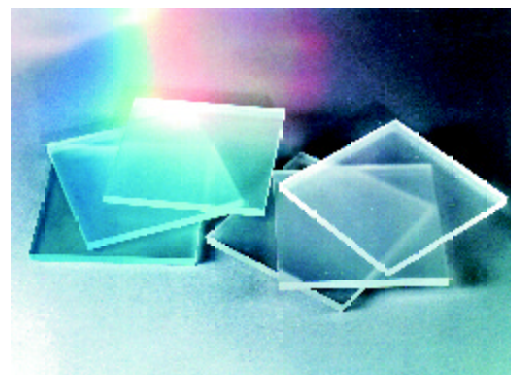

Acrylite® FF Crystal Ice

ACRYLIC SHEET

SOLUTIONS FOR CREATIVITY & IMAGINATION

0917-8
CLEAR EDGE

5169-8
GLASS GREEN EDGE

ACRYLITE® FF Crystal Ice

acrylic sheet's cool frosted surface softens and diffuses light, while maintaining a crystal clear edge. Available in clear edge or glass green edge.

- Frosted surface with crystal clear edge
- Diffuses light source
- Resists fingerprinting
- Easily fabricated (cut, saw, drill, rout, cement, line bend)
- Half the weight of glass with greater impact strength

ACRYLITE FF Crystal Ice sheet is available in:

- Clear edge and glass green edge
- Sheet thickness: .118" .177" .236" .354"
- Sheet size: 49" x 97"

Store Fixtures
P-O-P Displays
Signage
Partitions

CYRO Industries
100 Enterprise Drive
Rockaway, NJ 07866
www.cyro.com