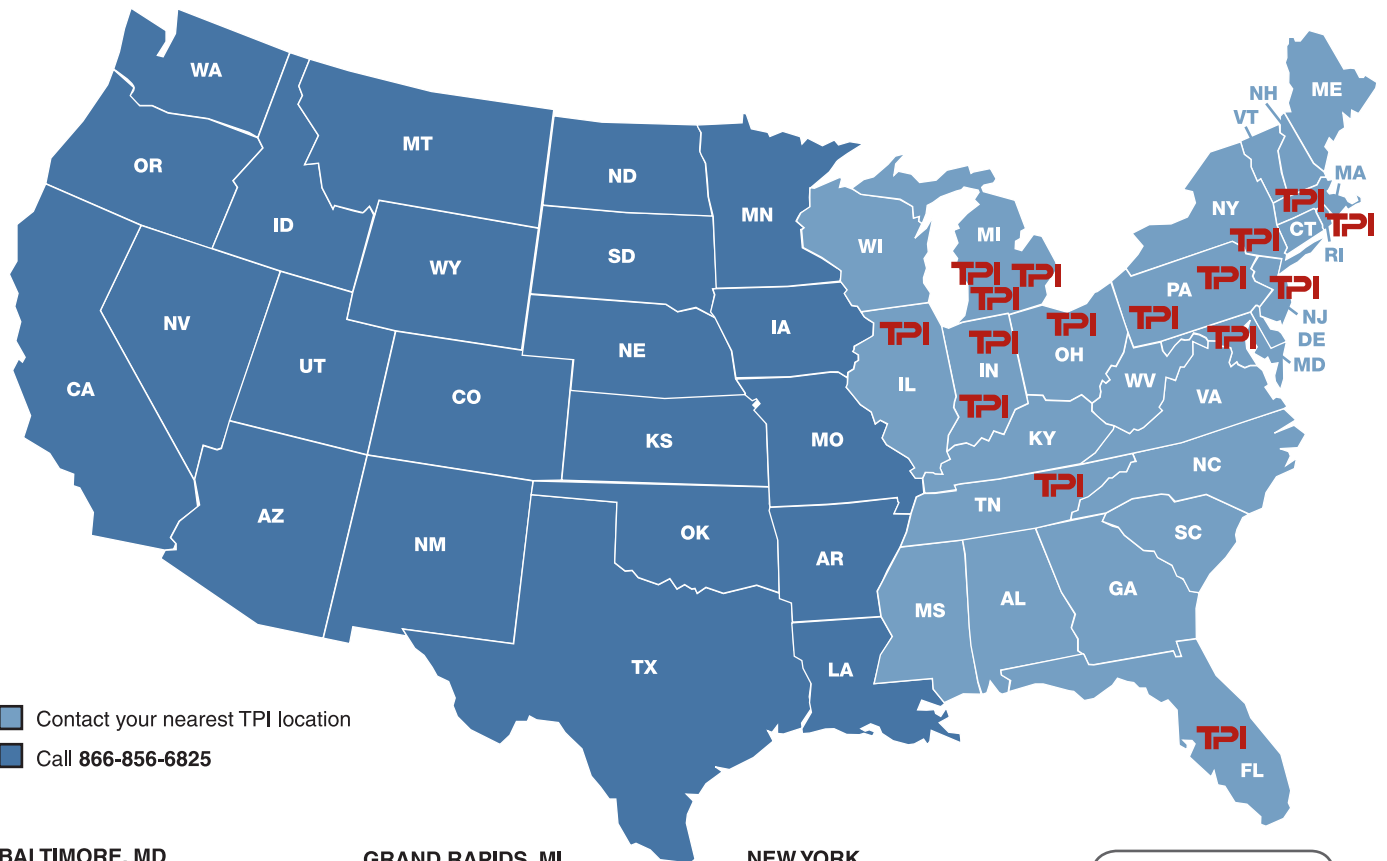

Service Centers

- Contact your nearest TPI location
- Call 866-856-6825

BALTIMORE, MD
 5424 Pulaski Highway
 Baltimore, MD 21205
Toll Free: 800-492-4695
 Phone: 410-483-1122
 Fax: 410-483-1493

GRAND RAPIDS, MI
 1652 Gezon Parkway
 Grand Rapids, MI 49519
Toll Free: 800-456-0400
 Phone: 616-530-0055
 Fax: 616-530-0852

NEW YORK
 590 Franklin Avenue
 Mount Vernon, NY 10550
Toll Free: 866-718-6825
 Phone: 914-664-9023
 Fax: 914-664-9311

Call 888-874-1771

CHICAGO, IL
 505 Busse Road
 Elk Grove Village, IL 60007
Toll Free: 800-568-6825
 Phone: 847-593-5000
 Fax: 847-593-5333

RHODE ISLAND
 1518 Pontiac Avenue
 Cranston, RI 02920
Toll Free: 800-721-8595
 Phone: 401-463-3090
 Fax: 401-463-9767

Call 800-456-0400

DETROIT, MI
 1661 Northfield Drive
 Rochester Hills, MI 48309
Toll Free: 800-826-3165
 Phone: 248-299-9500
 Fax: 248-299-4330